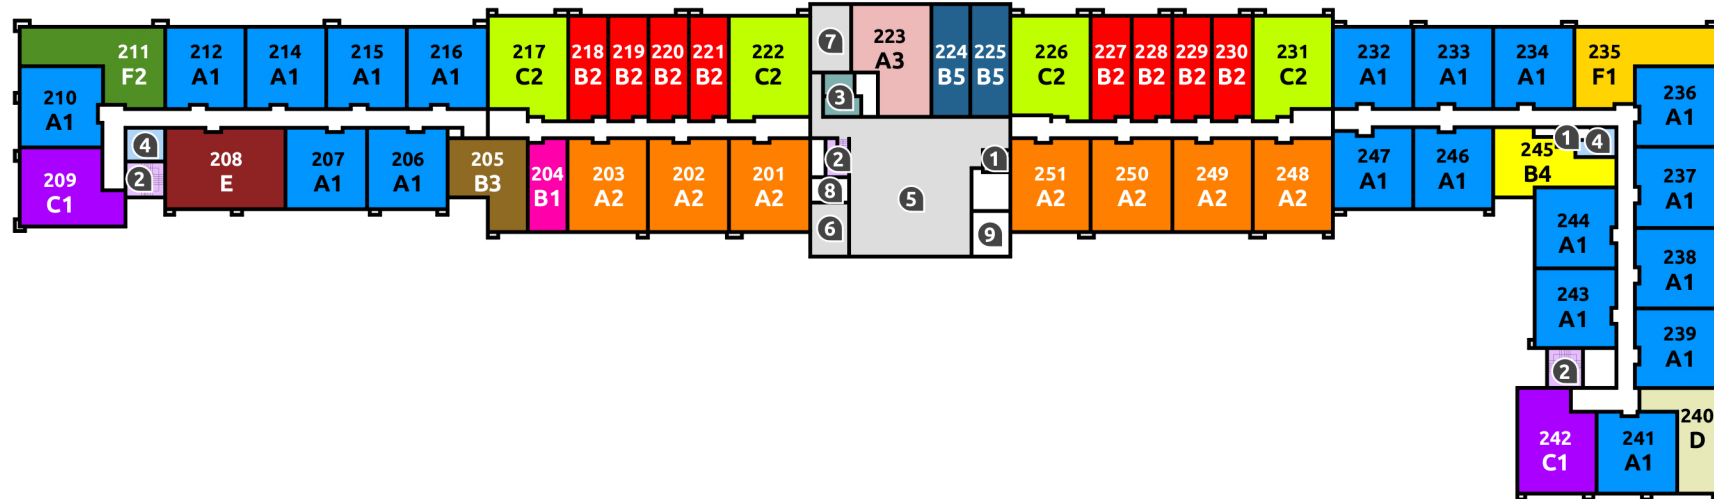

FEATURES

- 1 Elevator
- 2 Stairs
- 3 Restroom
- 4 Laundry Room
- 5 Lobby
- 6 Mailroom
- 7 Conference Room
- 8 Sales Office
- 9 Circle City Bistro
- 10 The Wabash Room/
Fine Dining

2nd Floor

BUILDING MAP Sycamore Reserve

8275 Craig St.
Indianapolis, IN 46250

(317) 516-5200

UNIT TYPE

- A1 - Aspen
- A2 - Sweetgum
- A3 - Dogwood
- B1 - Chestnut
- B2 - Redwood
- B3 - Hickory
- B4 - Willow
- B5 - Walnut
- C1 - Cypress
- C2 - Cedar
- D - Cottonwood
- E - River Birch
- F1 - Poplar
- F2 - Magnolia

FEATURES

- 1 Elevator
- 2 Stairs
- 3 Restroom
- 4 Laundry Room
- 5 Town Hall
- 6 Crafts
- 7 Theater
- 8 Activies Office
- 9 Exec. Dir. Office

Lower Level

FEATURES

- ① Elevator
- ② Stairs
- ③ Restroom
- ④ Laundry
- ⑤ Fitness Center
- ⑥ Physical Therapy
- ⑦ Salon/Spa