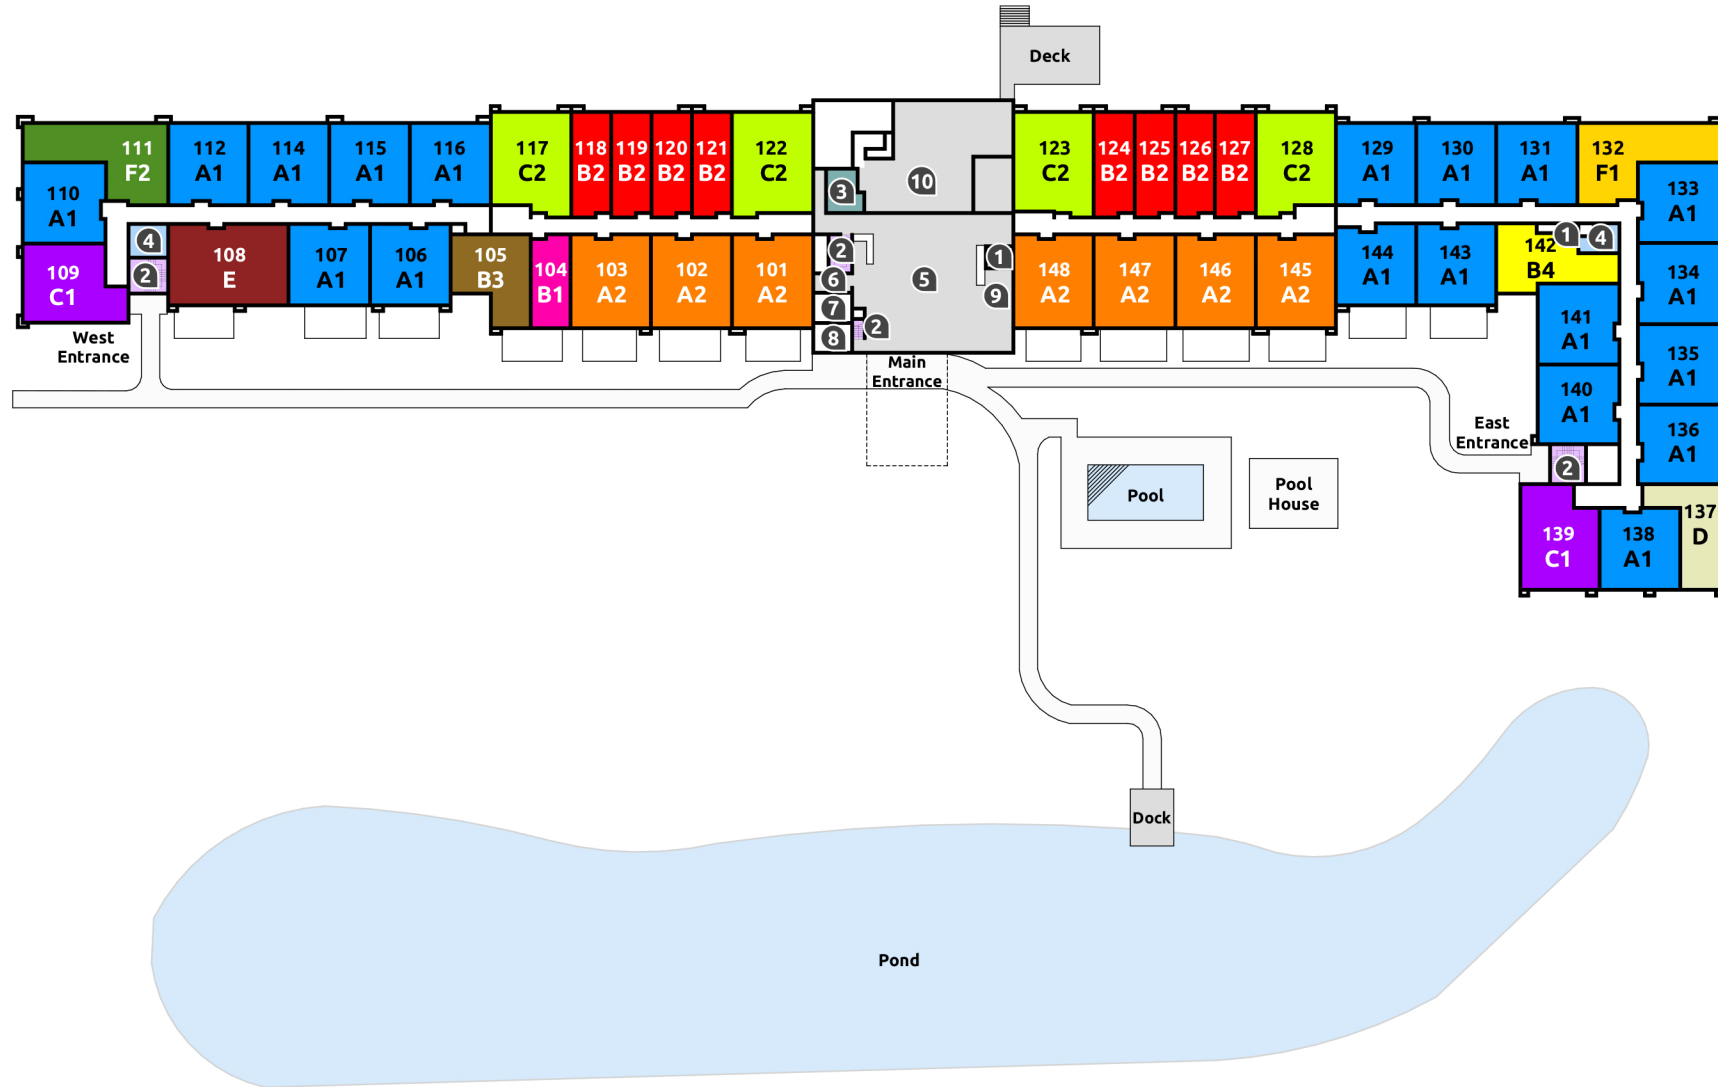

1st Floor

BUILDING MAP Sycamore Reserve

8275 Craig St.
Indianapolis, IN 46250

(317) 516-5200

UNIT TYPE

- A1 - Aspen
- A2 - Sweetgum
- B1 - Chestnut
- B2 - Redwood
- B3 - Hickory
- B4 - Willow
- C1 - Cypress
- C2 - Cedar
- D - Cottonwood
- E - River Birch
- F1 - Poplar
- F2 - Magnolia

FEATURES

- 1 Elevator
- 2 Stairs
- 3 Restroom
- 4 Laundry Room
- 5 Lobby
- 6 Mailroom
- 7 Conference Room
- 8 Sales Office
- 9 Circle City Bistro
- 10 The Wabash Room/
Fine Dining

2nd Floor

BUILDING MAP Sycamore Reserve

FEATURES

- 1 Elevator
- 2 Stairs
- 3 Restroom
- 4 Laundry Room
- 5 Town Hall
- 6 Crafts
- 7 Theater
- 8 Activies Office
- 9 Exec. Dir. Office

Lower Level

FEATURES

- ① Elevator
- ② Stairs
- ③ Restroom
- ④ Laundry
- ⑤ Fitness Center
- ⑥ Physical Therapy
- ⑦ Salon/Spa